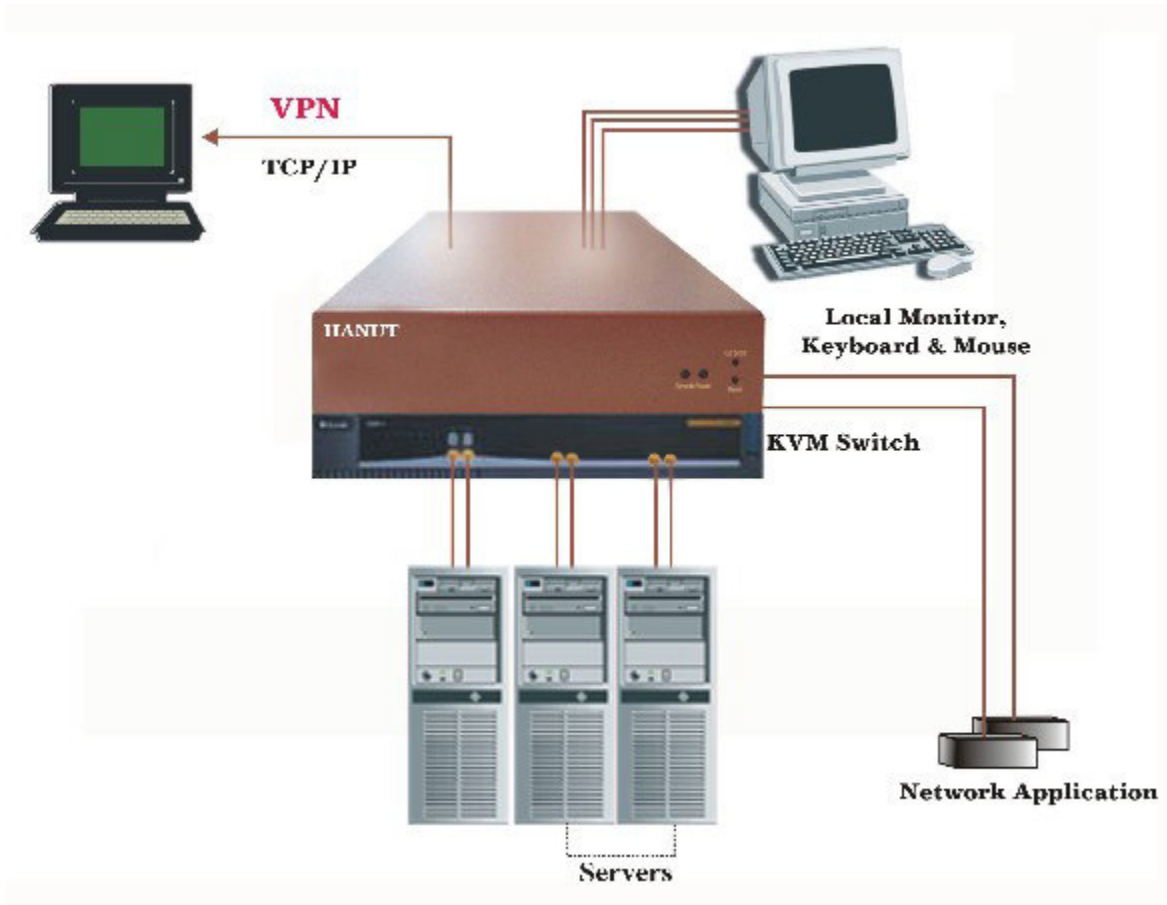

Hanut GrandView KVM Over IP switches

High Performance KVM Over IP switches

Hanut GrandView KVM Over IP switches

Key features and benefits

- ▶ KVM over IP switch from Hanut is next generation of KVM switch. Using Hanut India GrandView KVM over IP switch one can securely access multiple servers from virtually anywhere – onsite and off-site over LAN and Internet.
- ▶ Hanut India GrandView KVM over IP switches include a **dual port console (serial) server** – allowing customers to access and control 2 additional servers or devices with RS 232 interface i.e. SUN servers, routers, switches, NAS, Firewall appliances, ...
- ▶ The KVM Over IP switches also have **dual Ethernet 10/100 ports** which can be used for network redundancy or in DMZ / LAN configuration.
- ▶ Hanut India GrandView KVM over IP switches have built-in L2TP/IPSEC **VPN** providing the highest level of data security available in the open market. Hardware based encryption is compatible with most standard VPN clients.
- ▶ The KVM Over IP switch is built to efficiently utilize bandwidth and offer high quality remote KVM interface. Replicom's proprietary algorithms and hardware based video processing and compression are used in Hanut India KVM Over IP switches.
- ▶ Hanut India GrandView KVM over IP switches support heterogeneous server configurations. The intelligent KVM over IP switch keeps track of video and mouse acceleration parameters for all connected servers.
- ▶ The KVM Over IP switch supports high resolution up to 1600 × 1200 @85 Hz and is VGA, SVGA, XGA, SXGA, UXGA compatible.
- ▶ Hanut India GrandView KVM over IP switches are available in 4, 8 and 16 port 19" rack mountable models.

▶ Using KBPower™ and KBPower-IPMI™ with Hanut India GrandView KVM Over IP switches customers can remotely reboot (reset power) servers and/or connected devices. Other Remote Reboot equipment can also be used with the GrandView KVM Over IP switches.